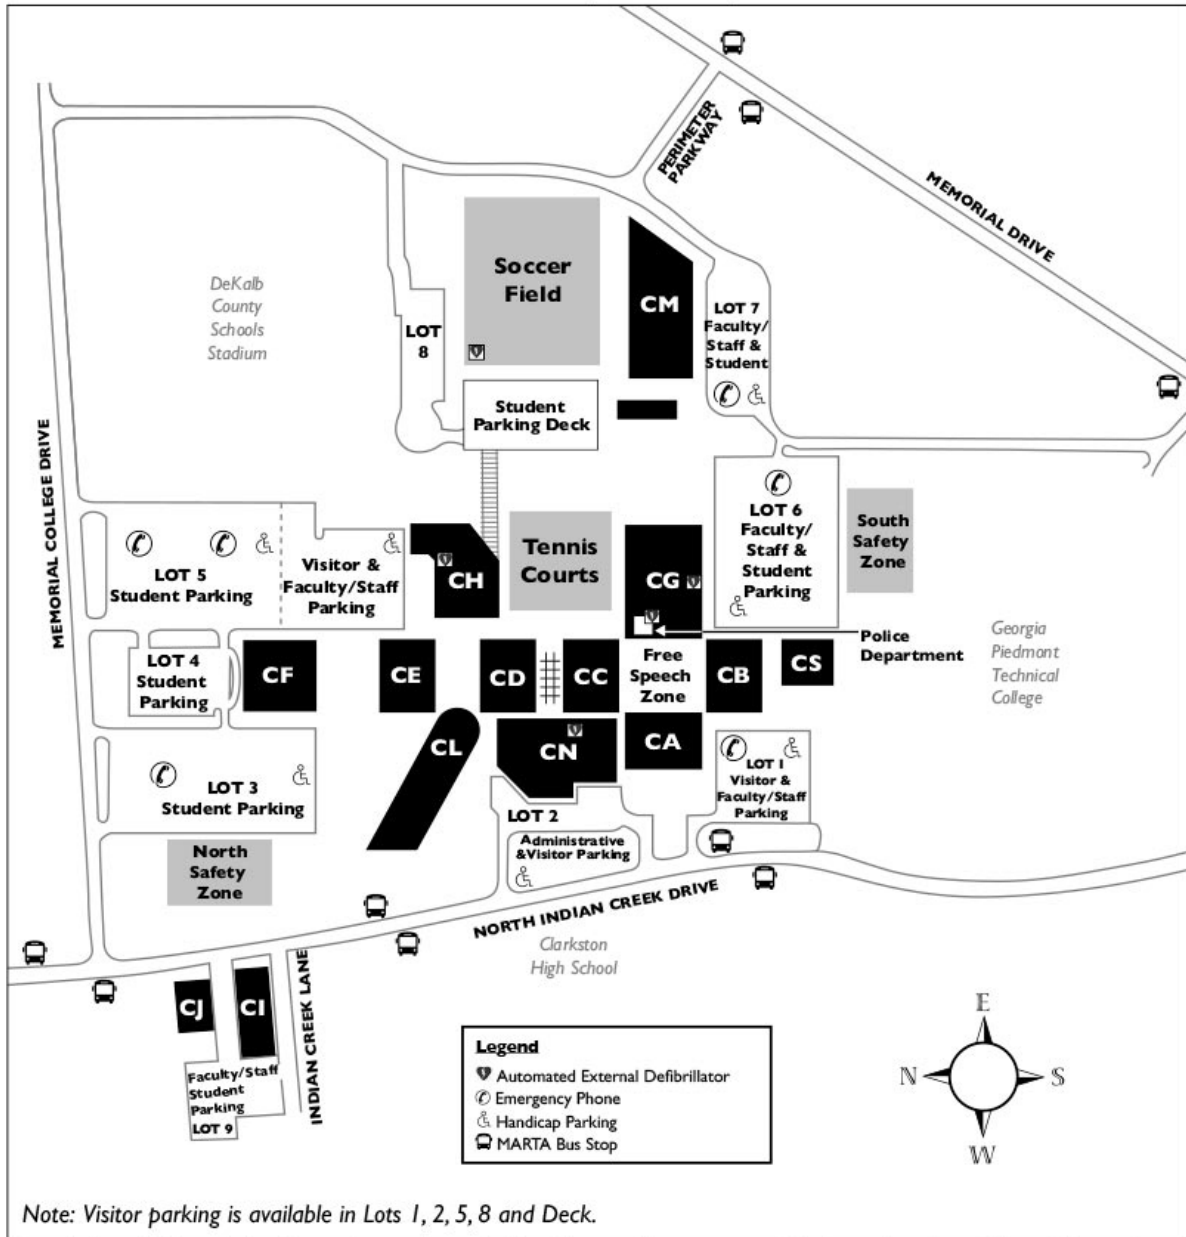

Welcome to the CLARKSTON CAMPUS

555 N. Indian Creek Dr., Clarkston, GA 30021

Note: Visitor parking is available in Lots 1, 2, 5, 8 and Deck.

Georgia State University is tobacco-free and smoke-free. Please visit www.usg.edu/tobaccofree for additional information.

CA

International
Initiatives/Study Abroad
Mail Room

CB

Business/Social Sciences
Disability Services
Learning & Tutoring
Center
Student Media
TRIO - Student Support
Services
TRIO - Upward Bound

CC

Dual Enrollment
Early College Programs
Science
STEM Lab

CD

American Sign Language
Interpreter Education
Early College Programs
Pre-College &
Educational Opportunity
Programs
ROTC

CE

English
Honors College

CF

Fine Arts & Humanities
Fine Arts Gallery (south
entrance)
Media Design Lab
Performance Studio
(north entrance)
Studio Gallery (north
entrance)

CG

Gymnasium
Kinesiology & Health
Police Department
Recreational Services

Swimming Pool

Weight Room

CH

Advisement Center
(north entrance)
Career Services
Civic Engagement (access
through MOC)
English
Mathematics
MESA
Military Outreach Center
- MOC (east entrance)
Nursing
Project RAISE
Student Health Center
Student Health
Promotion
Testing Center